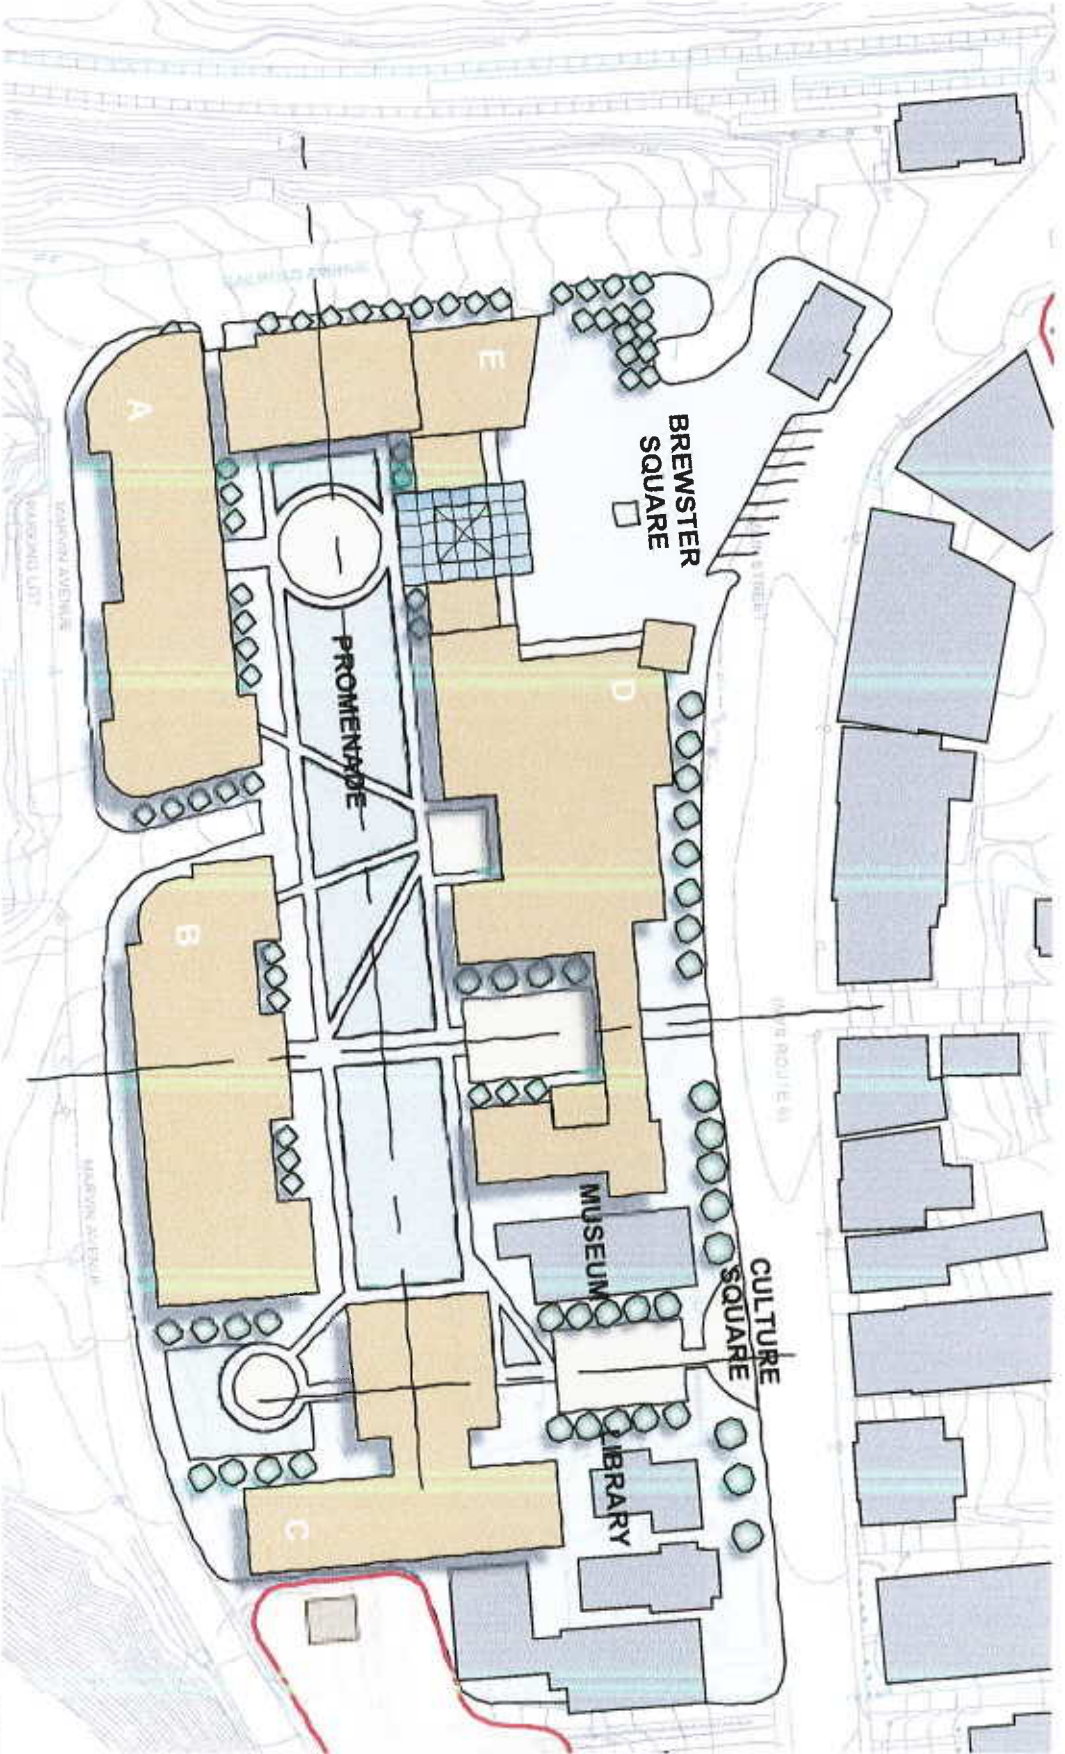

# ENVISION BREWSTER

OCTOBER 29, 2014

**Tecton** Architects

# ENVISION BREWSTER

OCTOBER 28, 2014

**Tecton**Architects

BREWSTER SQUARE

WINTER GARDEN

PROMENADE

PARKING

MARVIN AVE.

SCALE: 1:150