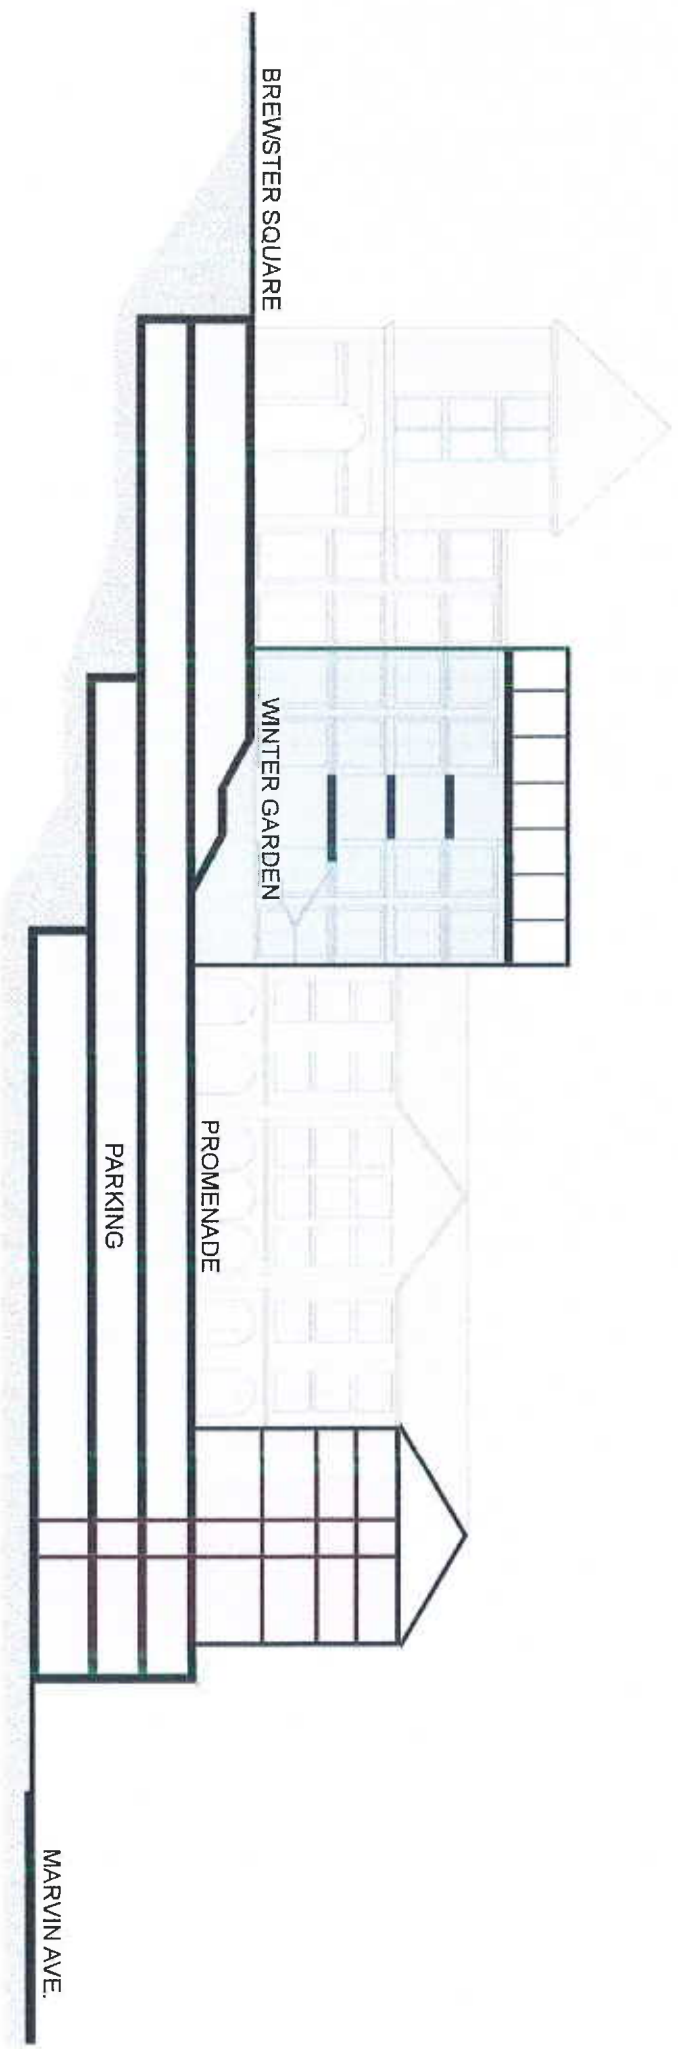

# ENVISION BREWSTER

OCTOBER 29, 2014

**Tecton** Architects

# ENVISION BREWSTER

OCTOBER 28, 2014

**Tecton**Architects

BREWSTER SQUARE

WINTER GARDEN

PROMENADE

PARKING

MARVIN AVE.

SCALE: 1:150